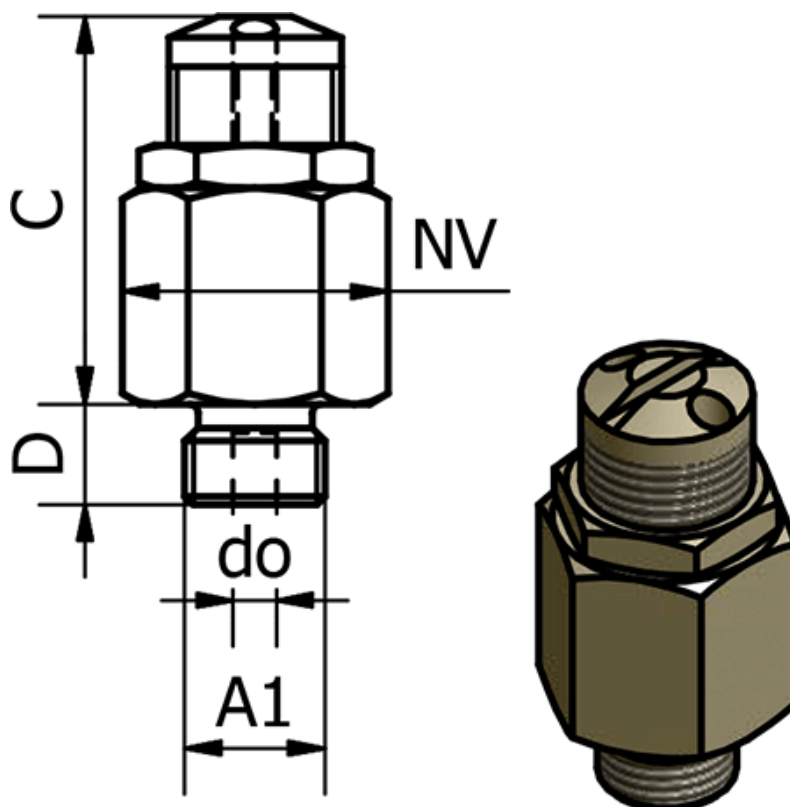

# Data Sheet

Article number: 58621826ES

Description: Mini safety valve 218.26-ES, - G 1/4"

## Measures

C	= 27
D	= 7
do	= 3
NV	= 16
Set pressure	= 30 - 60 bar
Thread A1	= G 1/4"